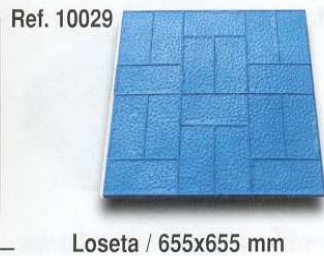

Laberinto / 800x620 mm

Ref. 10014

Espina pez lisa / 875x765 mm

Ref. 10015

Espina pez rugoso / 875x765 mm

Ref. 10038

Piedra Mercurey I / 915x586 mm

+